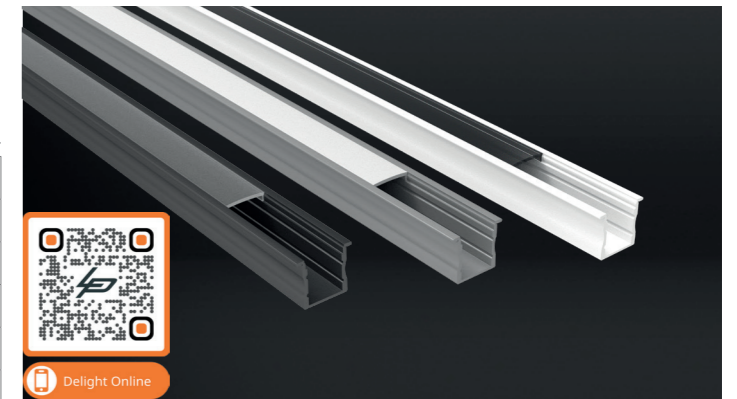

Plus Plaster S

Product name	Alupro LED profile Plus Plaster S
Color	Aluminium
Length	2m
Width	52,1mm
Height	13,3mm
Max. LED strip power	9,6 W/m

PROFILES AND ENDCAPS

Article No.	Product Name.
2.01.1016	Alupro LED profile Plus Plaster S + cover PC opal Trimless 2m
2.01.1017	Alupro LED profile Plus Plaster S endcap (2 pieces, 1 open, 1 closed) for profile Trimless

PROFILES AND ENDCAPS

Aluminium	White	Black	
2.01.0608	2.01.1290	2.01.1291	Alupro LED profile curve aluminium 2m recessed 8mm
2.01.0612	2.01.1299	2.01.1298	Alupro LED profile curve endcap closed for profile 2m recessed 8mm
2.01.0614	2.01.1306	2.01.1307	Alupro LED profile curve endcap open for profile 2m surface mounted 8mm

Curve recessed 15 mm

Product name	Alupro LED profile curve recessed 15mm
Color	Aluminium, white and black
Length	2m
Width	23,3mm
Height	15,3mm
Max. LED strip power	14,4 W/m

PROFILES AND ENDCAPS

Aluminium	White	Black	
2.01.0610	2.01.1292	2.01.1293	Alupro LED profile curve aluminium 2m recessed 15mm
2.01.0616	2.01.1300	2.01.1301	Alupro LED profile curve endcap closed for profile 2m recessed 15mm
2.01.0617	2.01.1308	2.01.1309	Alupro LED profile curve endcap open for profile 2m surface mounted 15mm